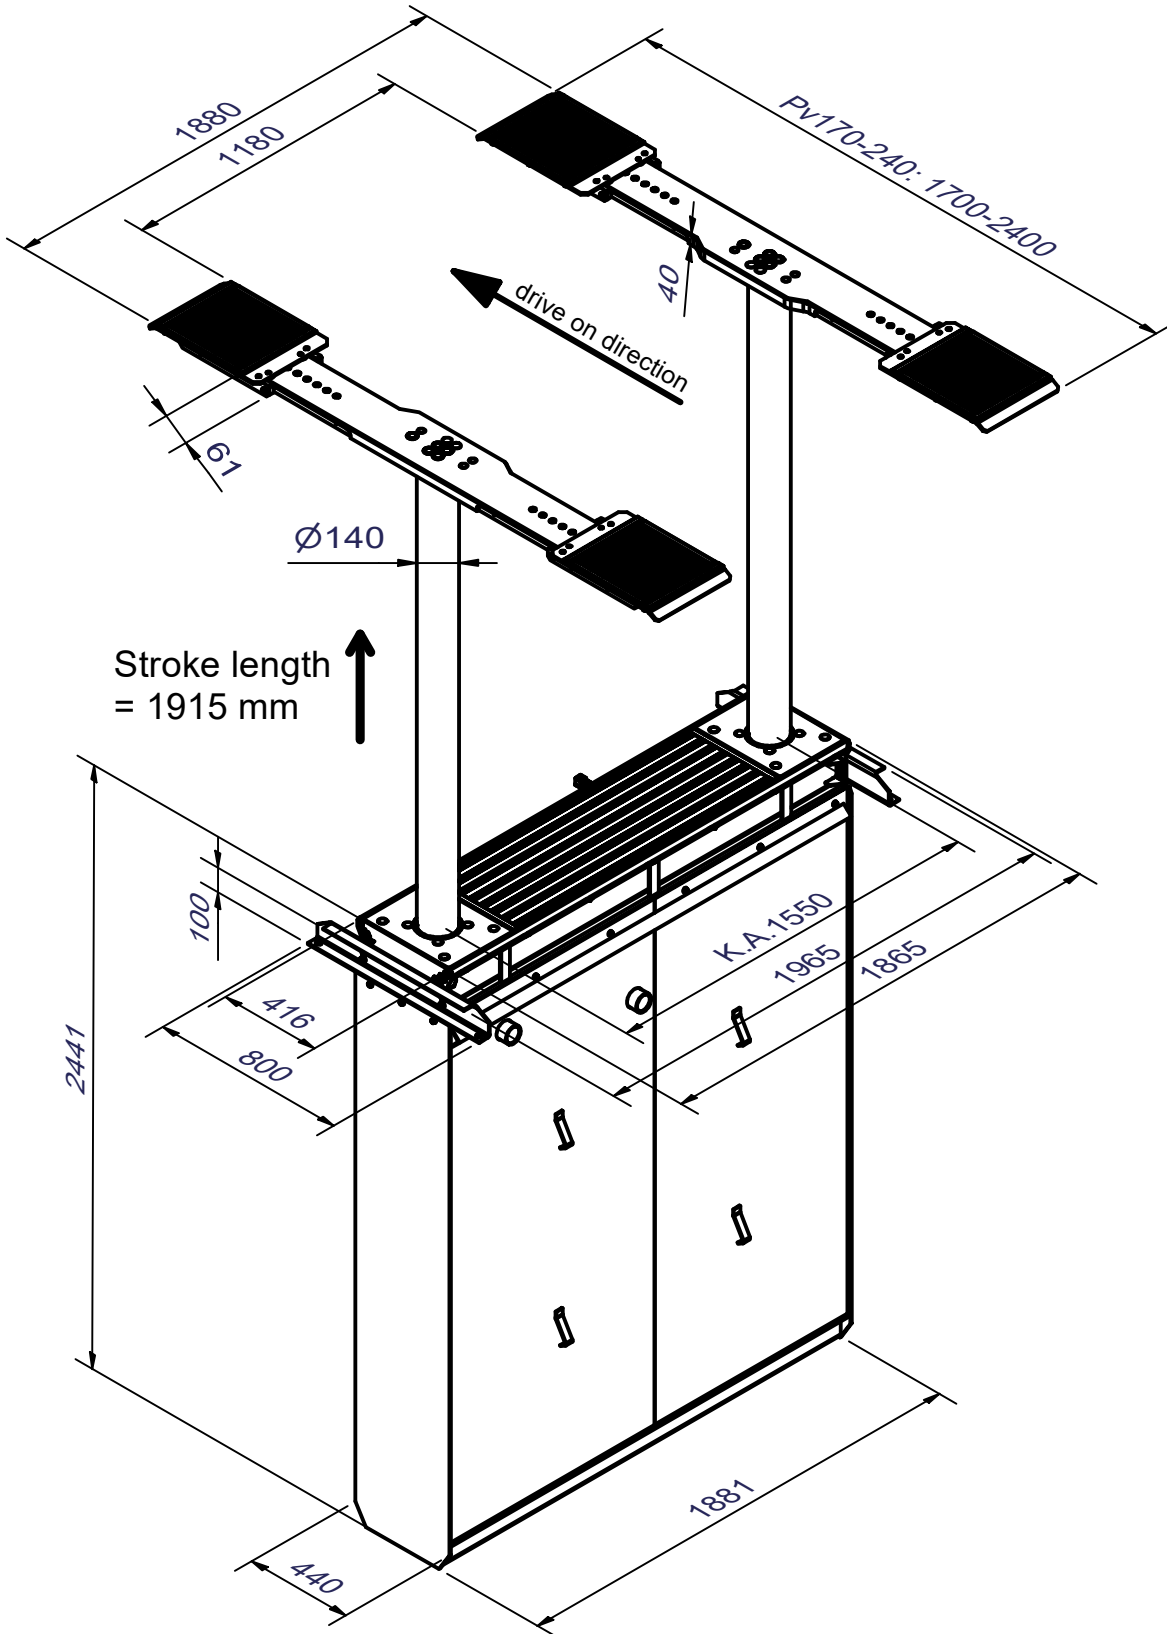

## Masterlift 2.40 NxT Pv170-240

Dimensional sketch including drive-over heights