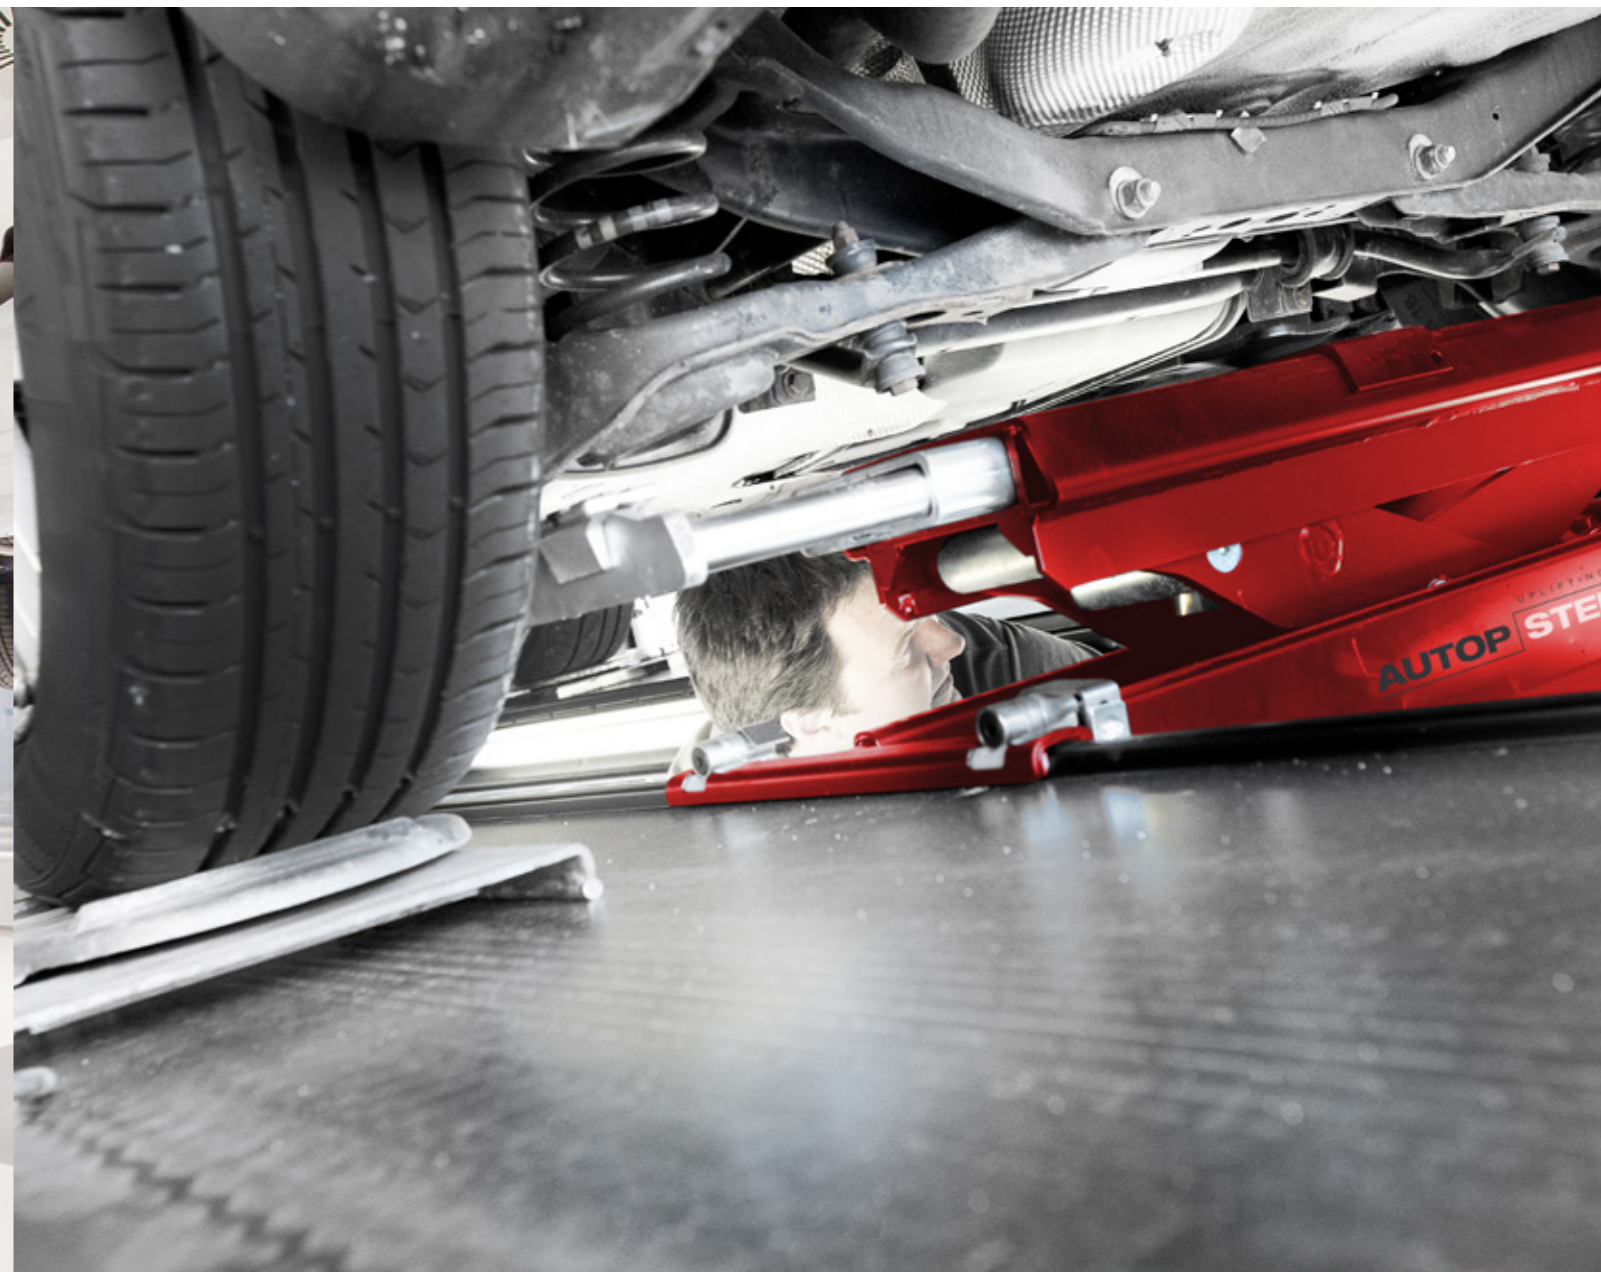

VOLVO

**WORKSHOP EQUIPMENT
RECOMMENDED BY
VOLVO CAR CORPORATION**

VOLVO

WORKSHOP EQUIPMENT

RECOMMENDED BY VOLVO CAR CORPORATION

Ref.-Nr.
SE 26123 -
Maestro 32 M - F

Ref.-Nr.
SE 26123 -
Maestro 35 M - F

Ref.-Nr.
SE 25662 -
MagiX 45 S / WL -45